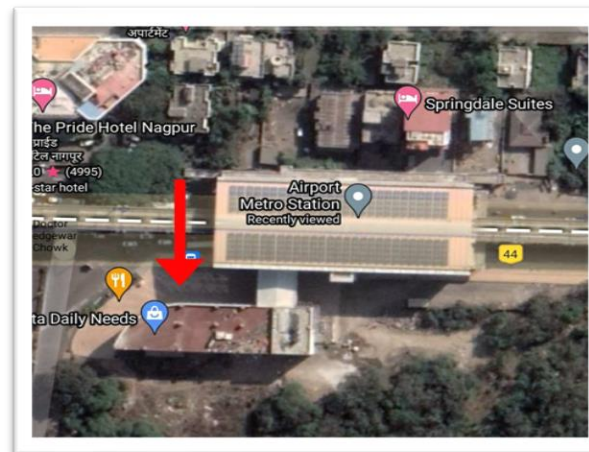

Space Code	PB Space No.	Area in Sq.m
Large	NAO/PD-06	423.48
Total Area		423.48

TOP VIEW