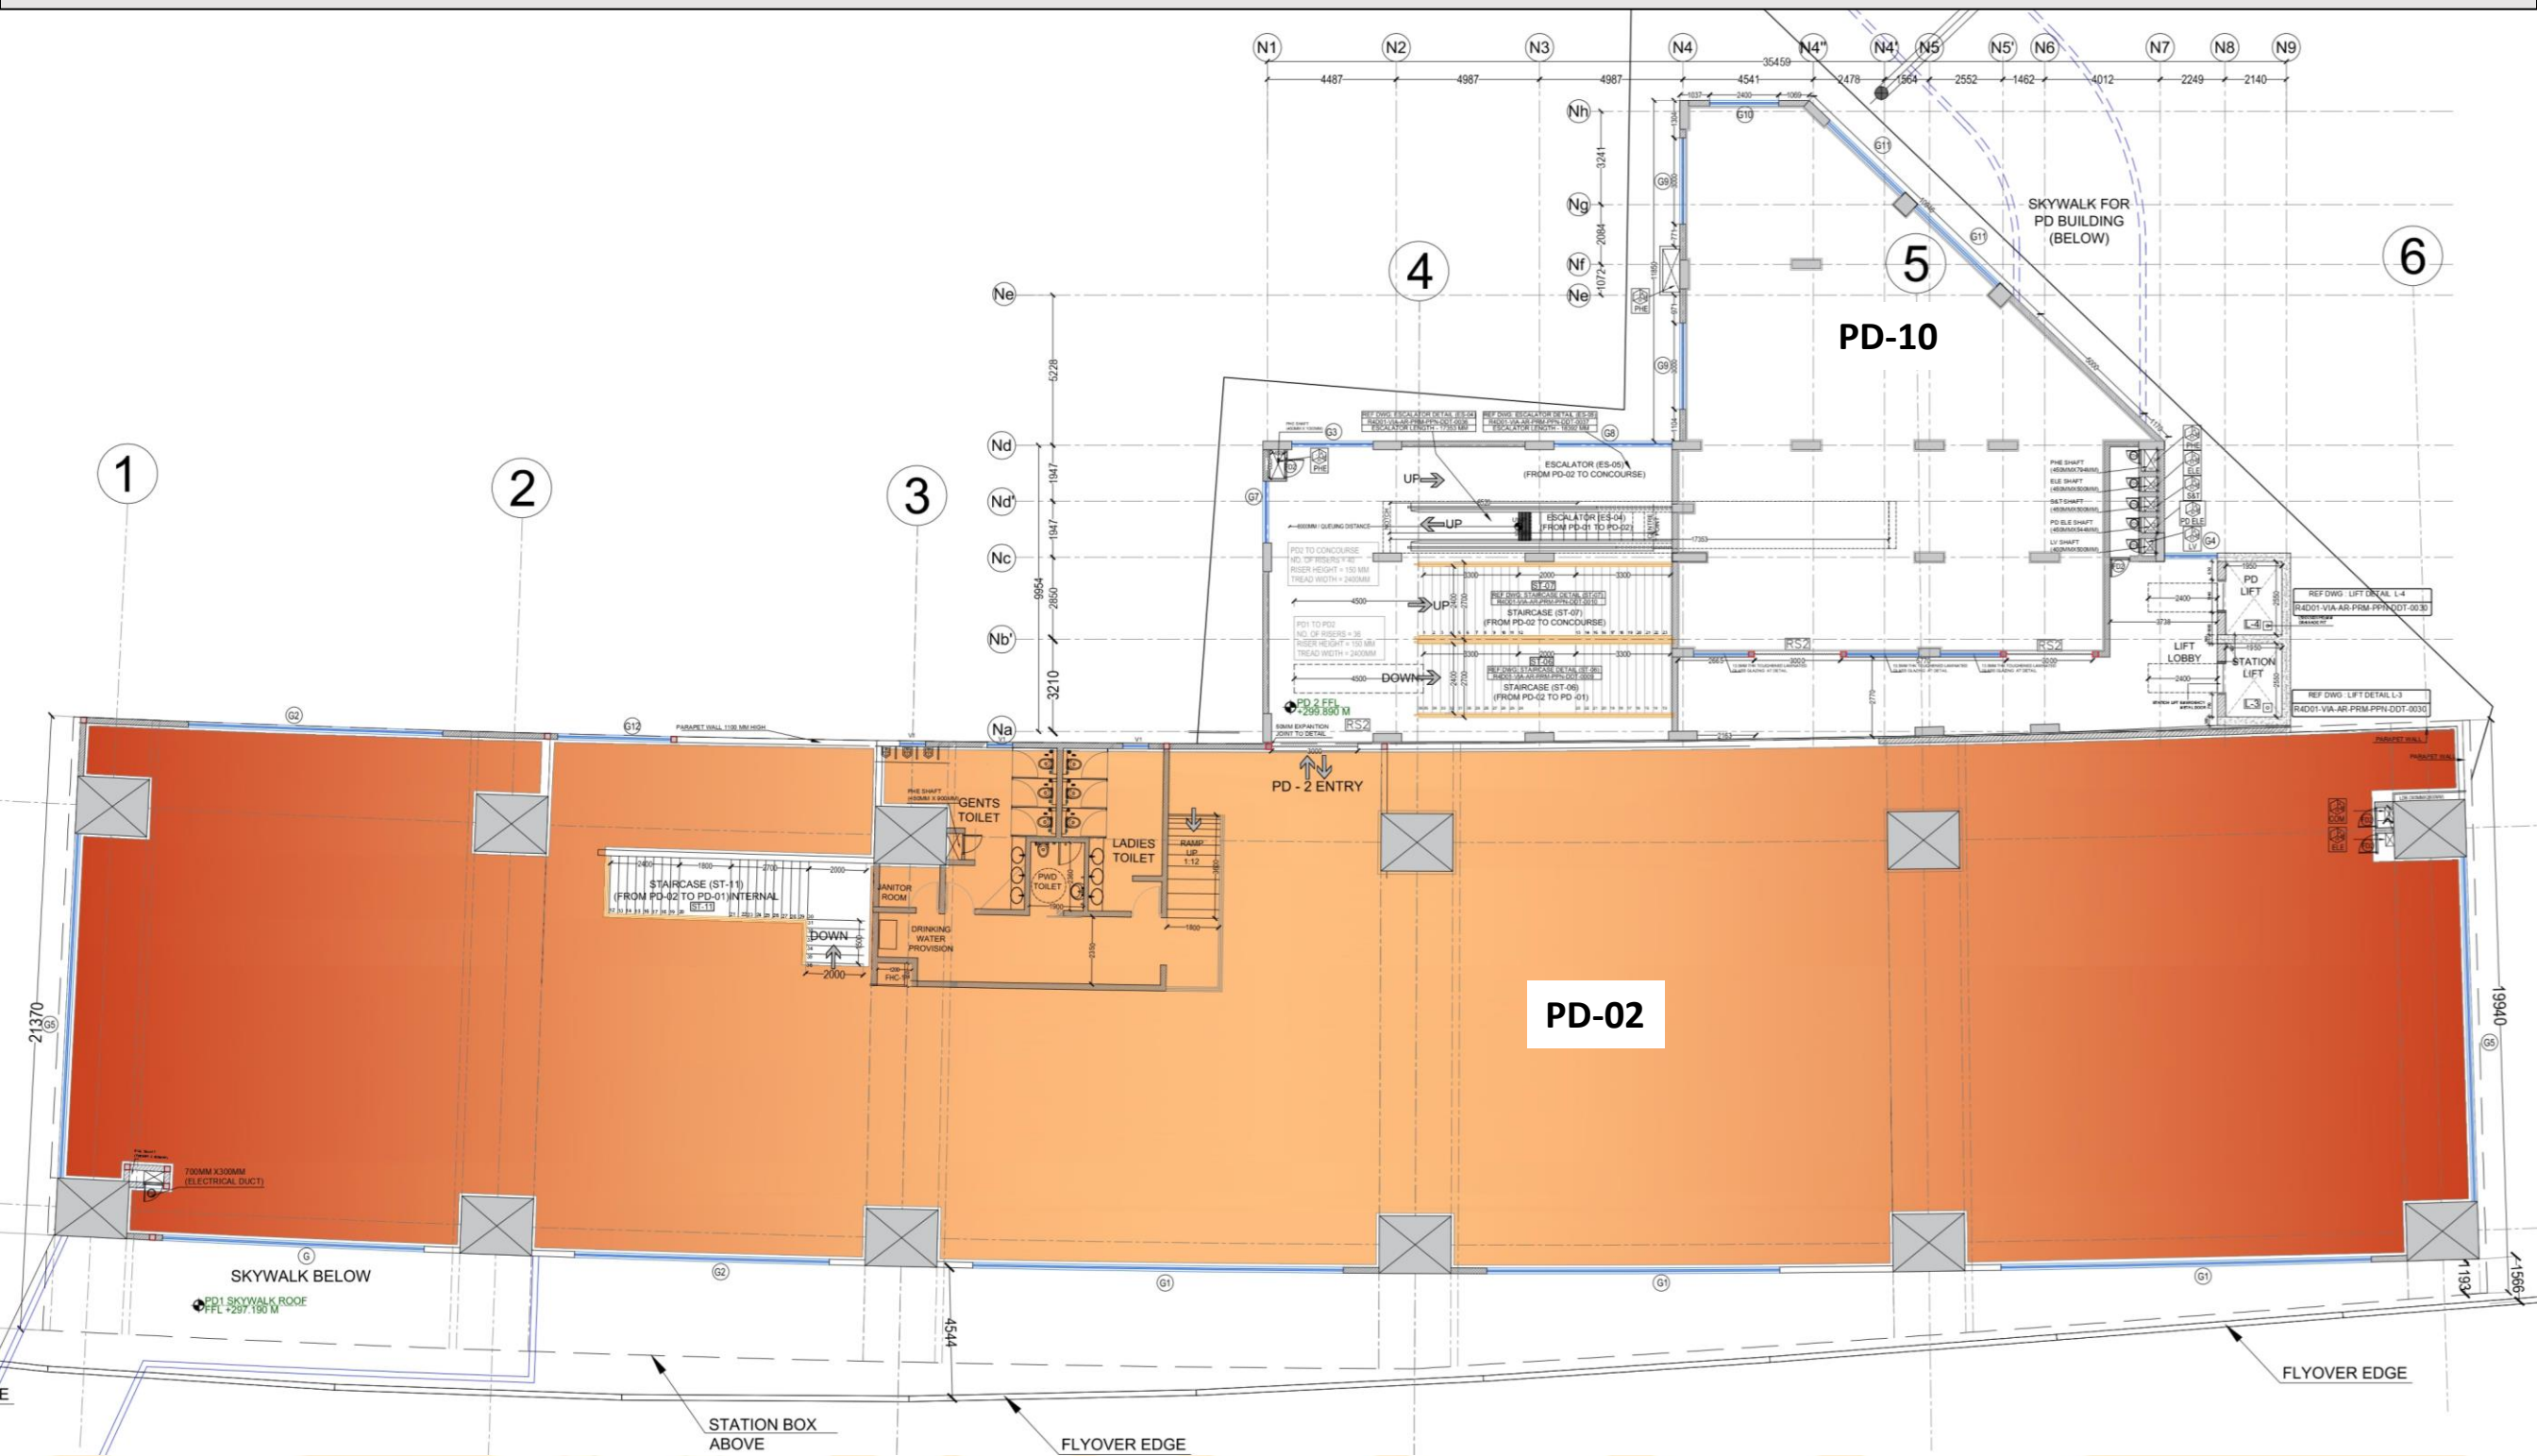

# AIRPORT METRO STATION @ CONCOURSE LEVEL

**MAIN ENTRANCE OF AIRPORT METRO STATION**

Space Code	PB Space No.	Area in Sq.m
Large	NAO/PD-06	423.48
Total Area		<b>423.48</b>

**TOP VIEW**

# CHHATRAPATI SQUARE METRO STATION @ CONCOURSE LEVEL-02 (E)

Space Code	PB Space No.	Area in Sq.m
Large	CQE/PD-04B	215.94
Total Area		<b>215.94</b>

# GADDIGODAM METRO STATION @ FIRST FLOOR LEVEL

Space Code	PB Space No.	Area in Sq.m
Large	GSE/PD-12	620.76
<b>Total Area</b>		<b>620.76</b>

# PRAJAPATI NAGAR METRO STATION @ PD-02 LEVEL

Space Code	PB Space No.	Area in Sq.m
Large	PJG/PD-02	1252.86
Total Area		<b>1252.86</b>