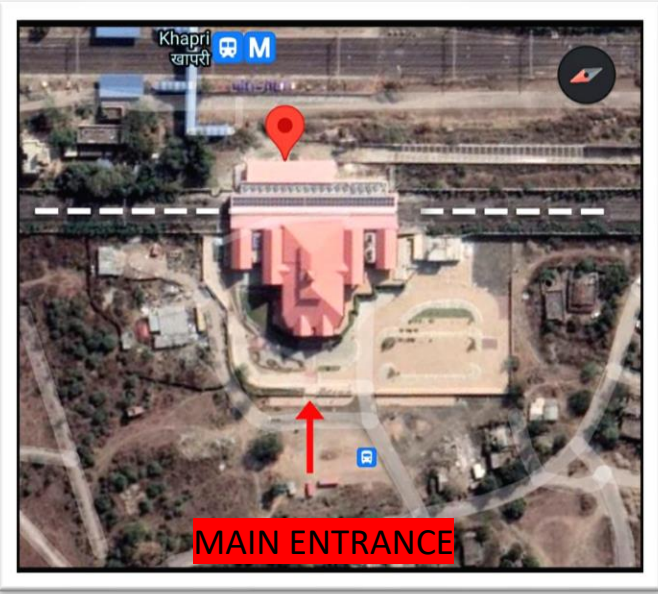

# KHAPRI METRO STATION @ MEZZANINE LEVEL

Space Code	PB Space No.	Area in Sq.m
Large	KRI/PD-04	195.68
Total Area		<b>195.68</b>

**TOP VIEW**

Space Code	PB Space No.	Area in Sq.m
Large	KRI/PD-04	195.68
Total Area		<b>195.68</b>

**MAIN ENTRANCE OF KHAPRI METRO STATION**