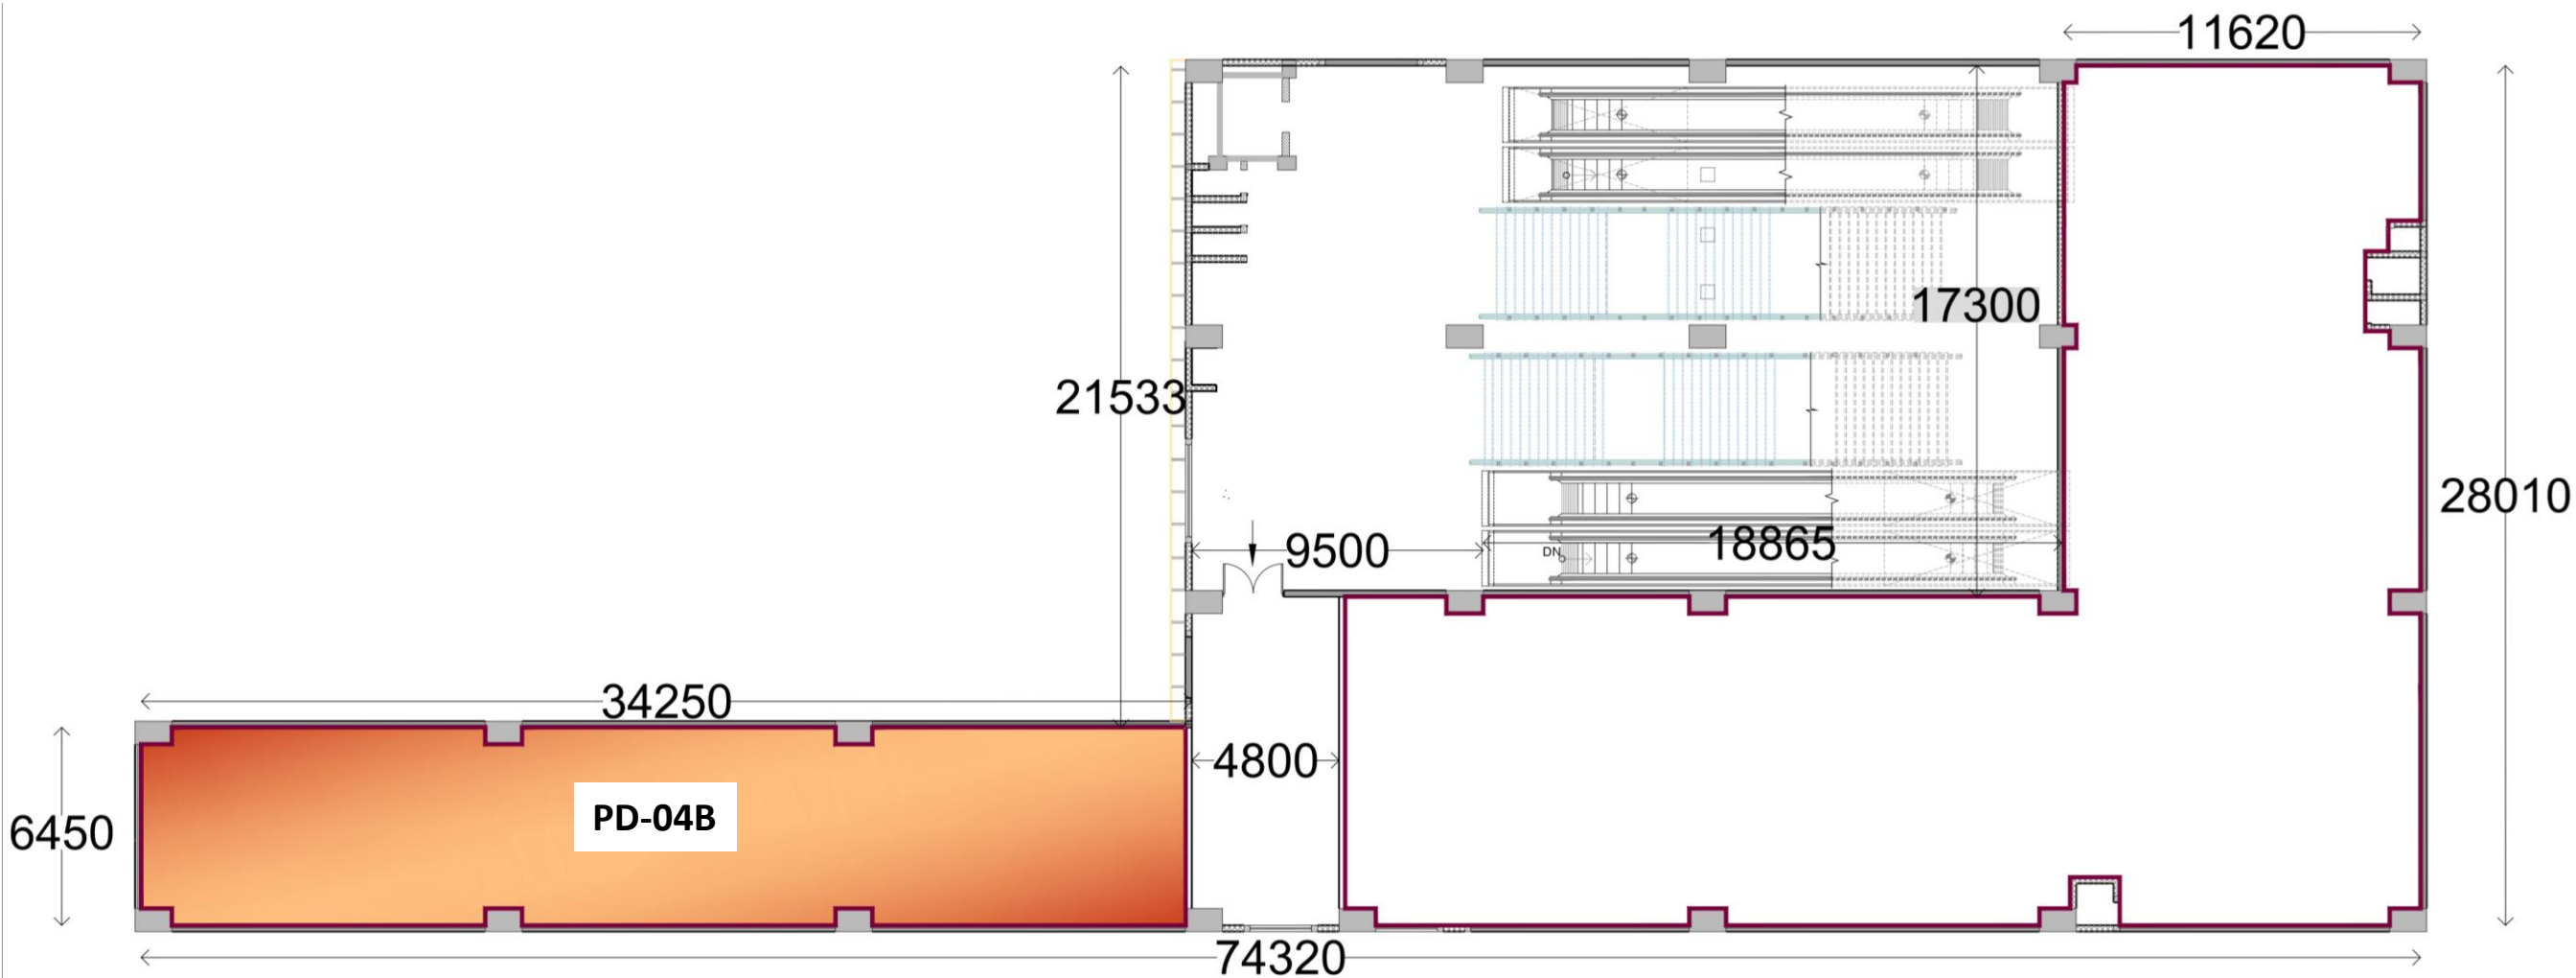

# AIRPORT METRO STATION @ CONCOURSE LEVEL

**MAIN ENTRANCE OF AIRPORT METRO STATION**

Space Code	PB Space No.	Area in Sq.m
Large	NAO/PD-06	423.48
Total Area		<b>423.48</b>

**TOP VIEW**

# CHHATRAPATI SQUARE METRO STATION @ CONCOURSE LEVEL-02 (E)

Space Code	PB Space No.	Area in Sq.m
Large	CQE/PD-04B	215.94
Total Area		<b>215.94</b>

# GADDIGODAM METRO STATION @ FIRST FLOOR LEVEL

Space Code	PB Space No.	Area in Sq.m
Large	GSE/PD-12	620.76
<b>Total Area</b>		<b>620.76</b>

# PRAJAPATI NAGAR METRO STATION @ PD-02 LEVEL

Space Code	PB Space No.	Area in Sq.m
Large	PJG/PD-02	1252.86
Total Area		<b>1252.86</b>