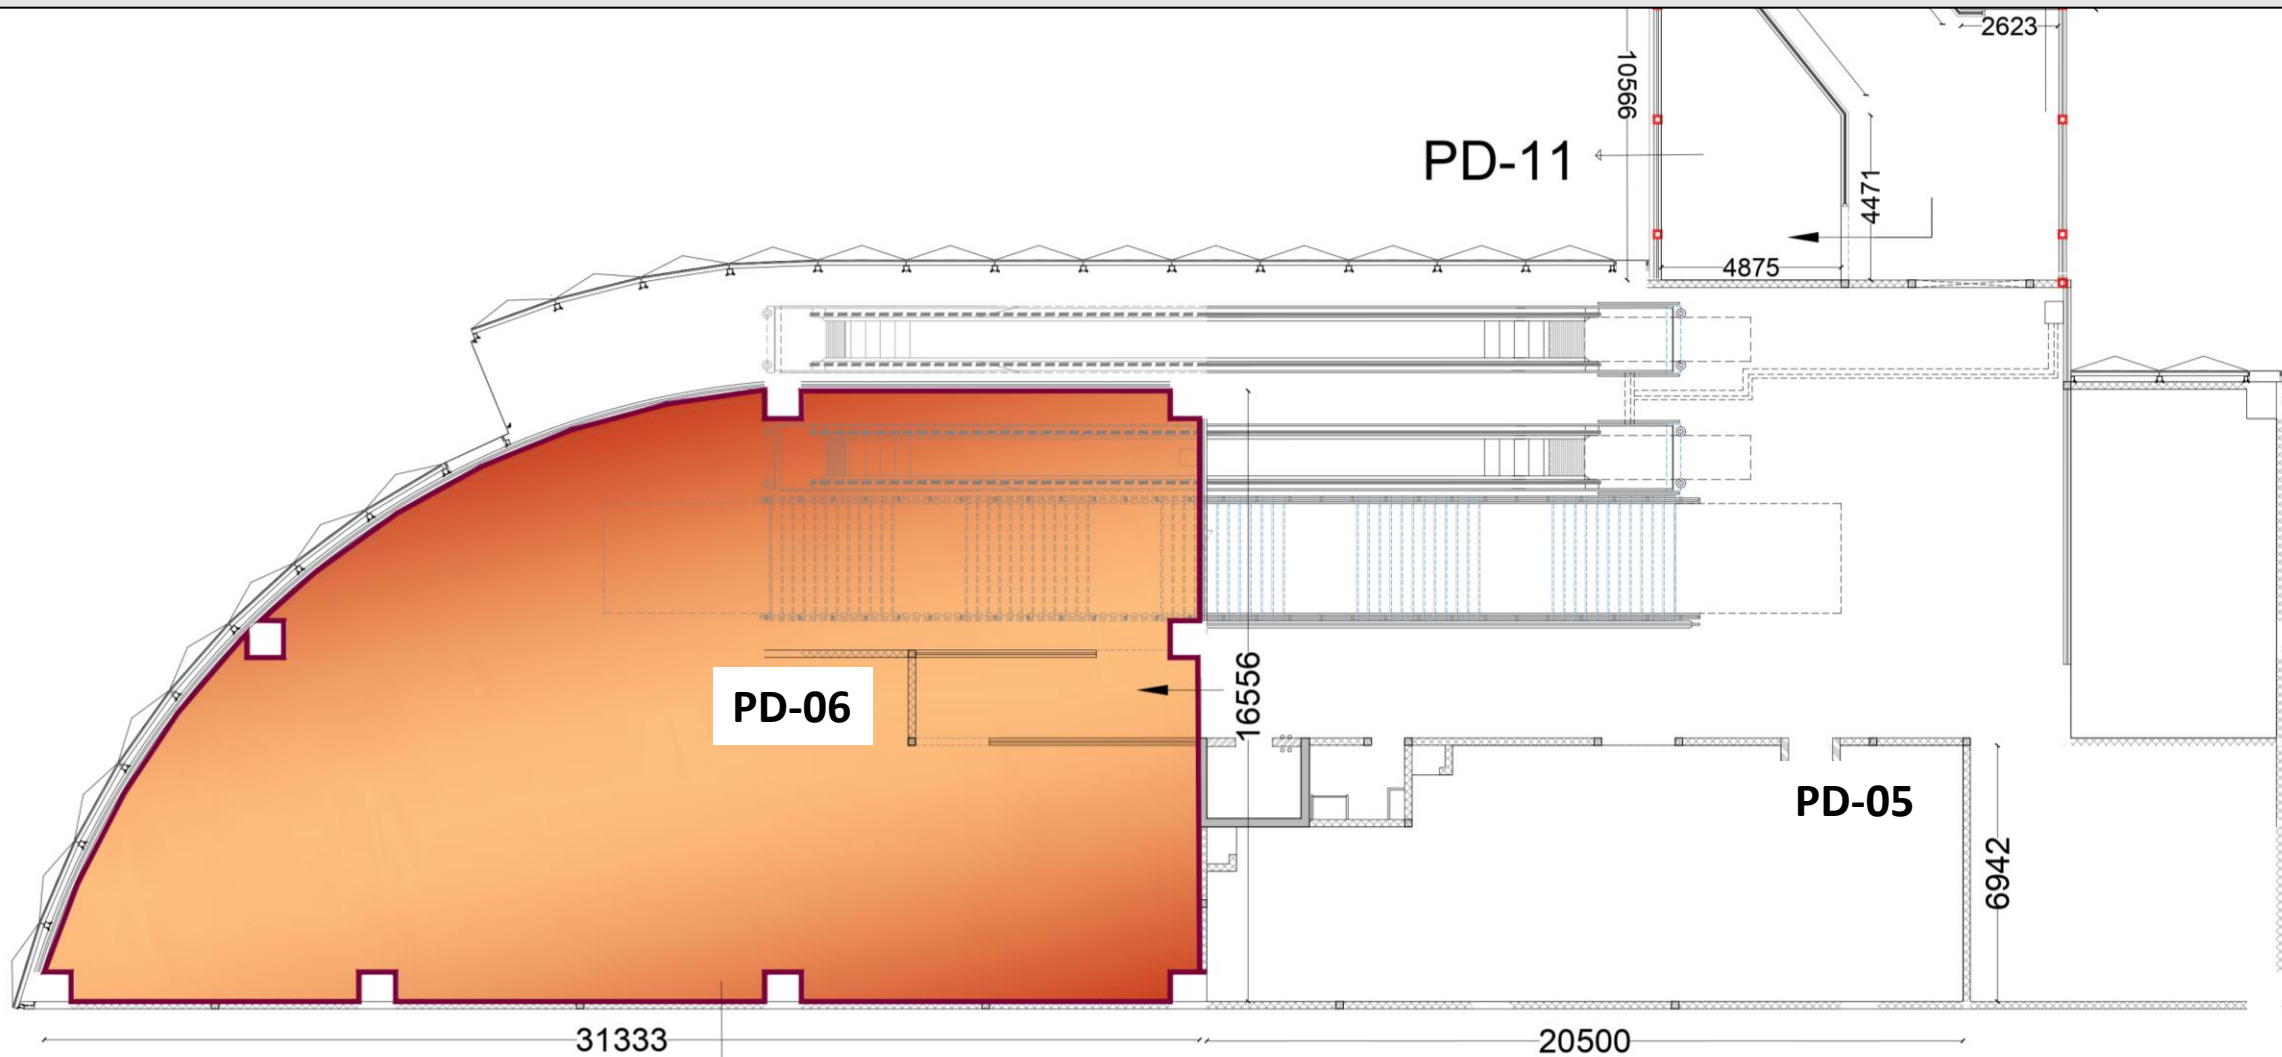

# KHAPRI METRO STATION @ MEZZANINE LEVEL

Space Code	PB Space No.	Area in Sq.m
Large	KRI/PD-04	195.68
Total Area		<b>195.68</b>

**TOP VIEW**

Space Code	PB Space No.	Area in Sq.m
Large	KRI/PD-04	195.68
Total Area		<b>195.68</b>

# AIRPORT METRO STATION @ CONCOURSE LEVEL

**MAIN ENTRANCE OF AIRPORT METRO STATION**

Space Code	PB Space No.	Area in Sq.m
Large	NAO/PD-06	423.48
Total Area		<b>423.48</b>

**TOP VIEW**

# CHHATRAPATI SQUARE METRO STATION @ CONCOURSE LEVEL-02 (E)

Space Code	PB Space No.	Area in Sq.m
Large	CQE/PD-04B	215.94
Total Area		<b>215.94</b>

# PRAJAPATI NAGAR METRO STATION @ PD-02 LEVEL

Space Code	PB Space No.	Area in Sq.m
Large	PJG/PD-02	1252.86
Total Area		<b>1252.86</b>