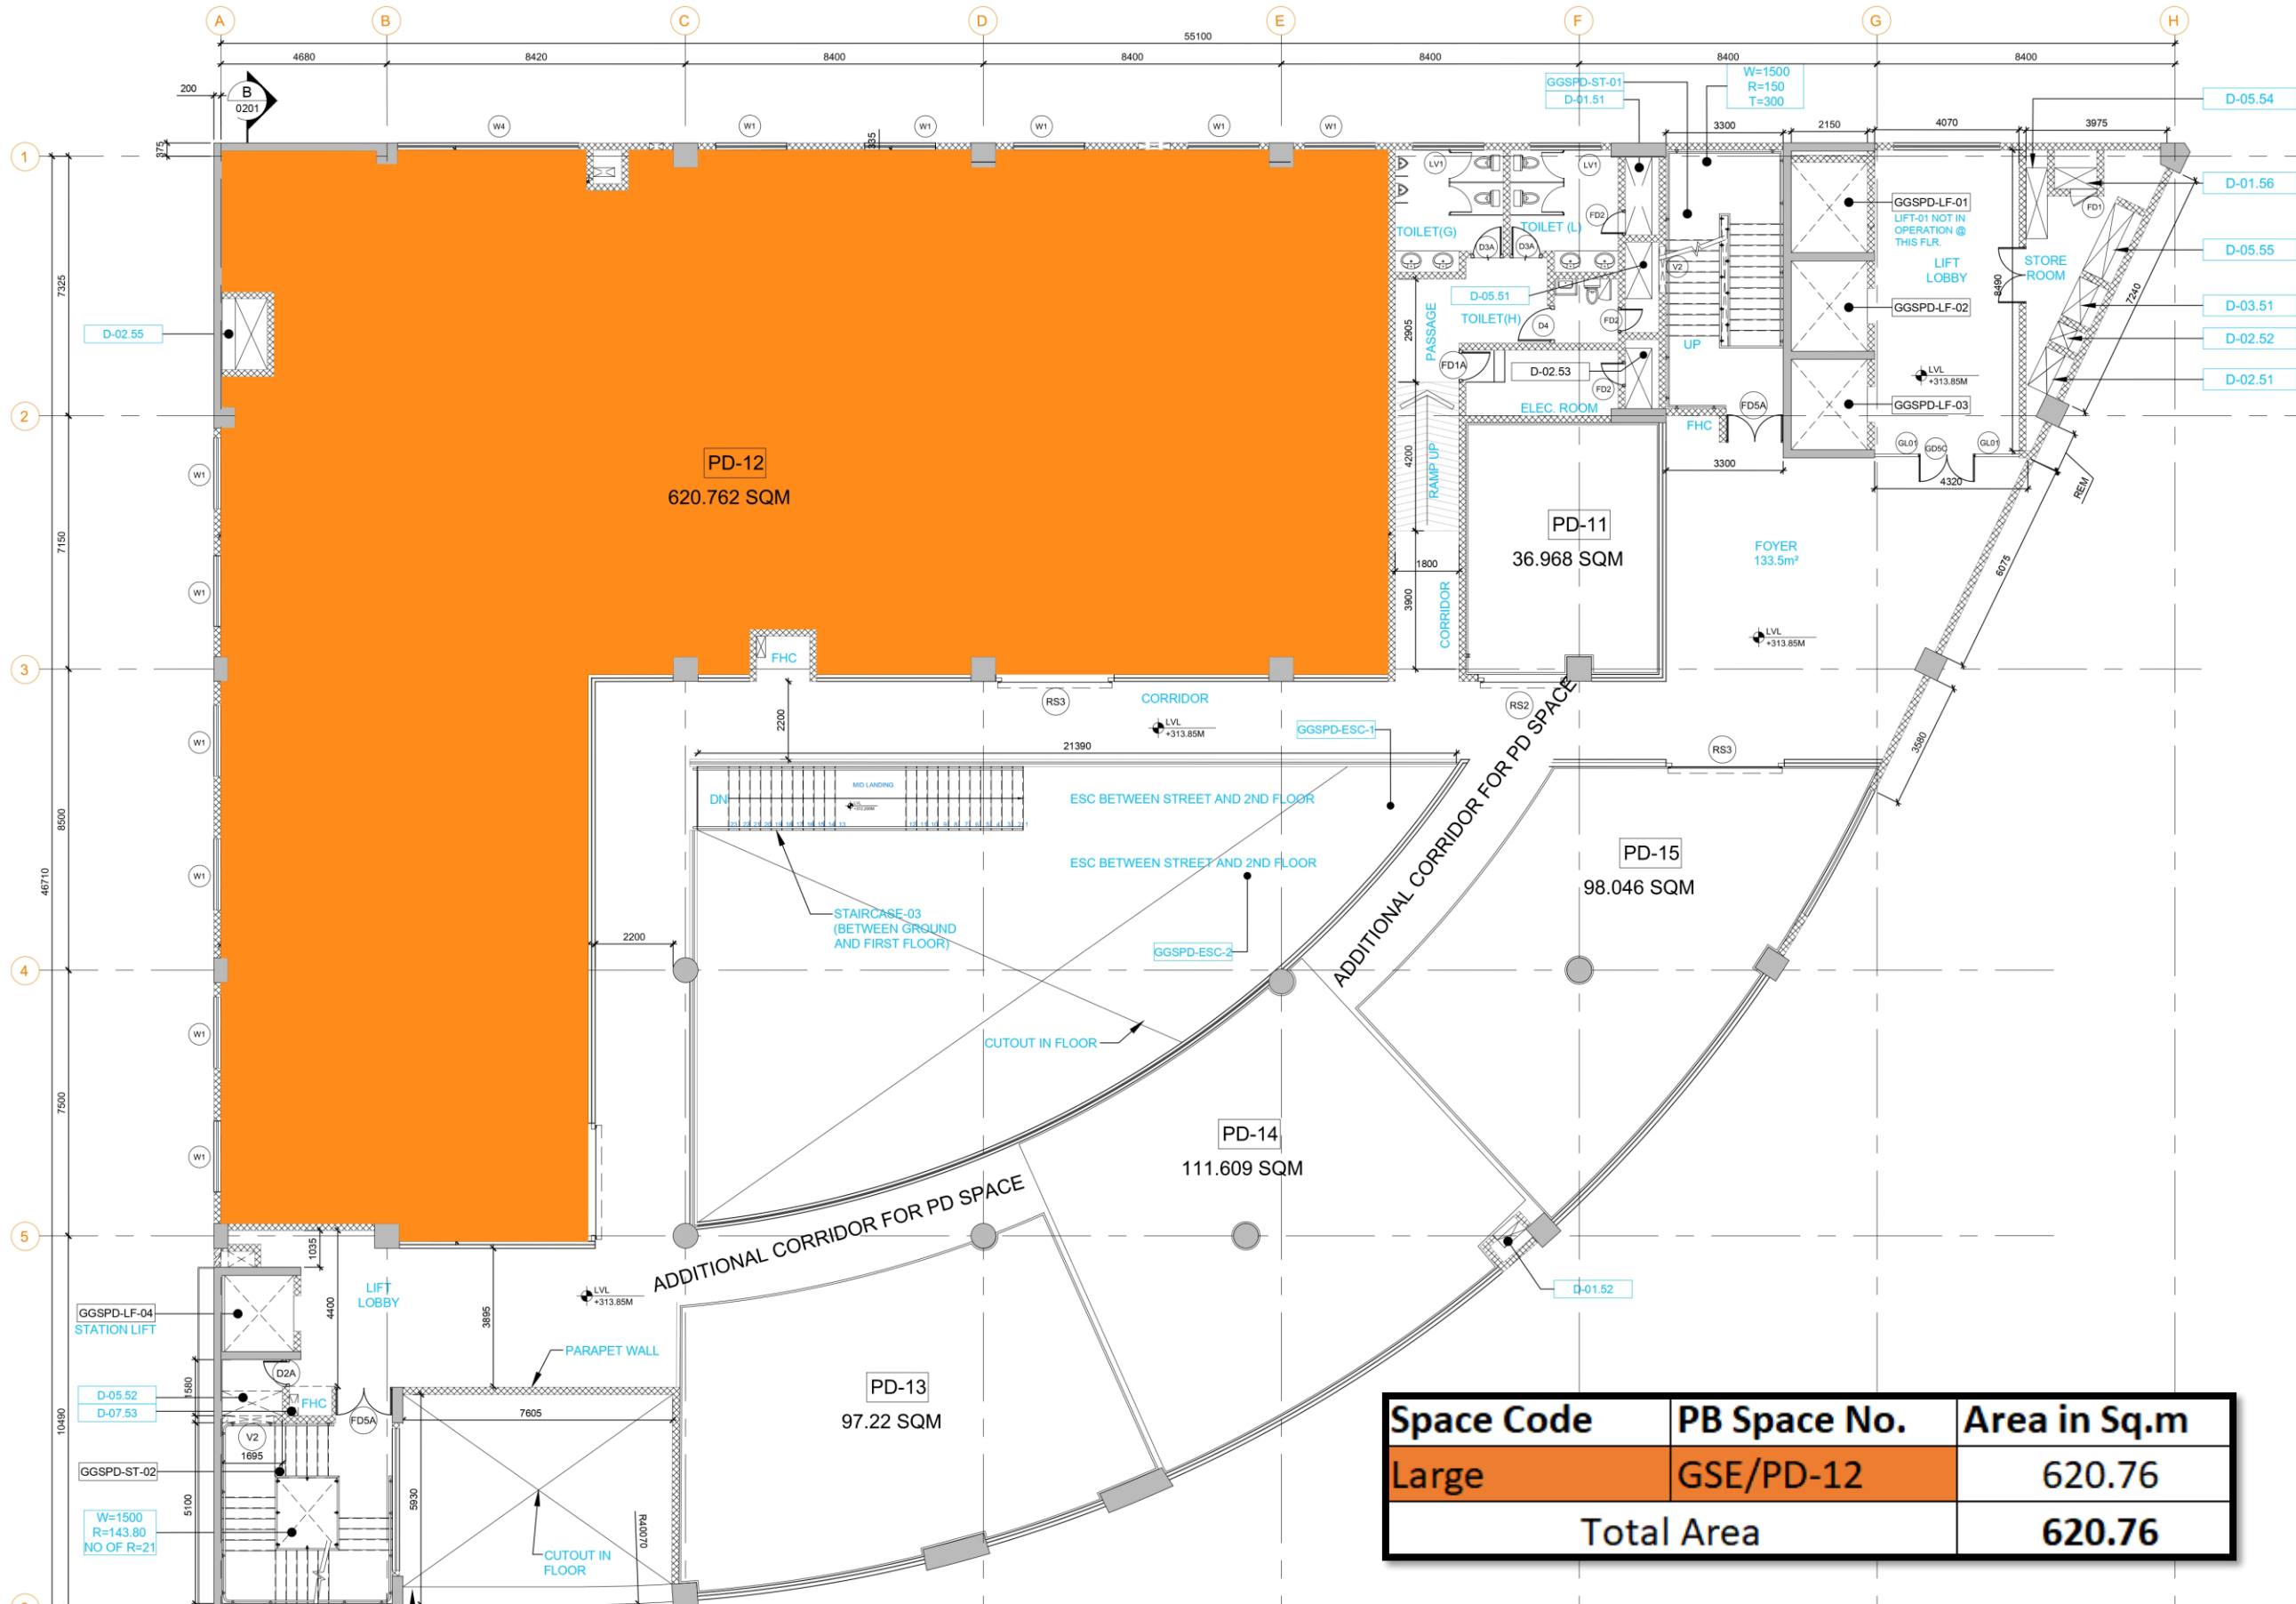

# AIRPORT METRO STATION @ CONCOURSE LEVEL

**MAIN ENTRANCE OF AIRPORT METRO STATION**

Space Code	PB Space No.	Area in Sq.m
Large	NAO/PD-06	423.48
Total Area		<b>423.48</b>

**TOP VIEW**

# CHHATRAPATI SQUARE METRO STATION @ CONCOURSE LEVEL-02 (E)

Space Code	PB Space No.	Area in Sq.m
Large	CQE/PD-04B	215.94
Total Area		<b>215.94</b>

# GADDIGODAM METRO STATION @ FIRST FLOOR LEVEL

Space Code	PB Space No.	Area in Sq.m
Large	GSE/PD-12	620.76
<b>Total Area</b>		<b>620.76</b>

# PRAJAPATI NAGAR METRO STATION @ PD-02 LEVEL

Space Code	PB Space No.	Area in Sq.m
Large	PJG/PD-02	1252.86
Total Area		<b>1252.86</b>